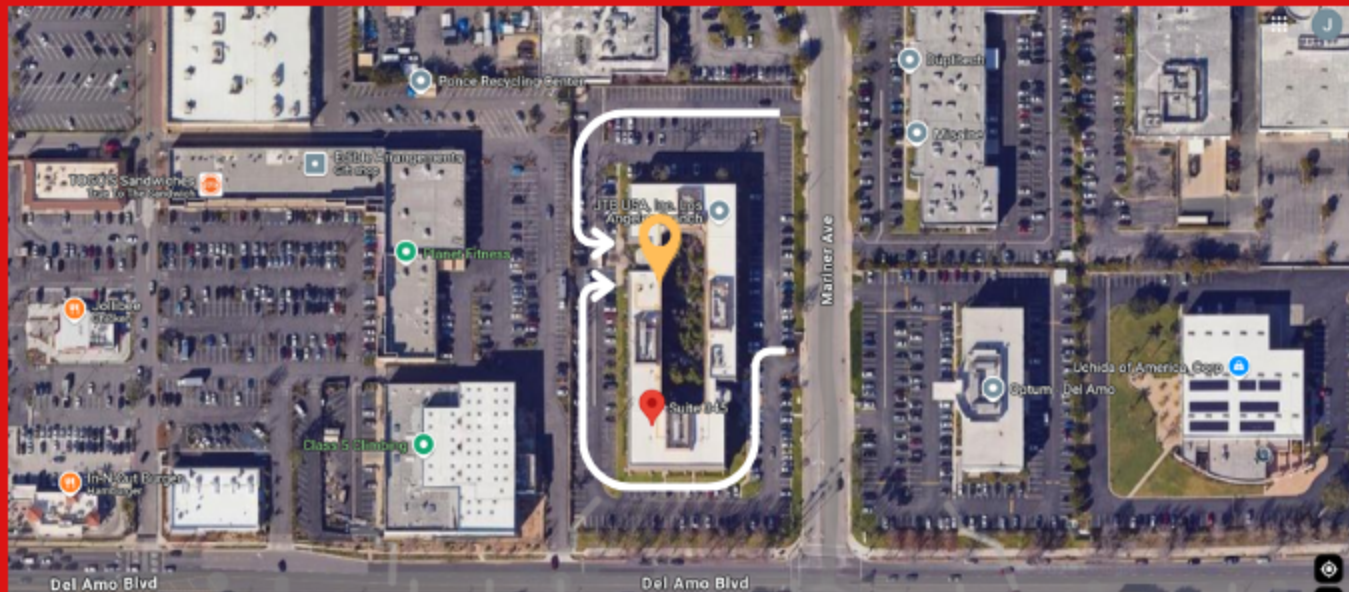

Hawthorne Blvd.

OUR NEW OFFICE
LOCATION

All South Bay Central Office

3625 Del Amo Blvd, St. 345

Torrance CA. 90503

(310) 618-1180